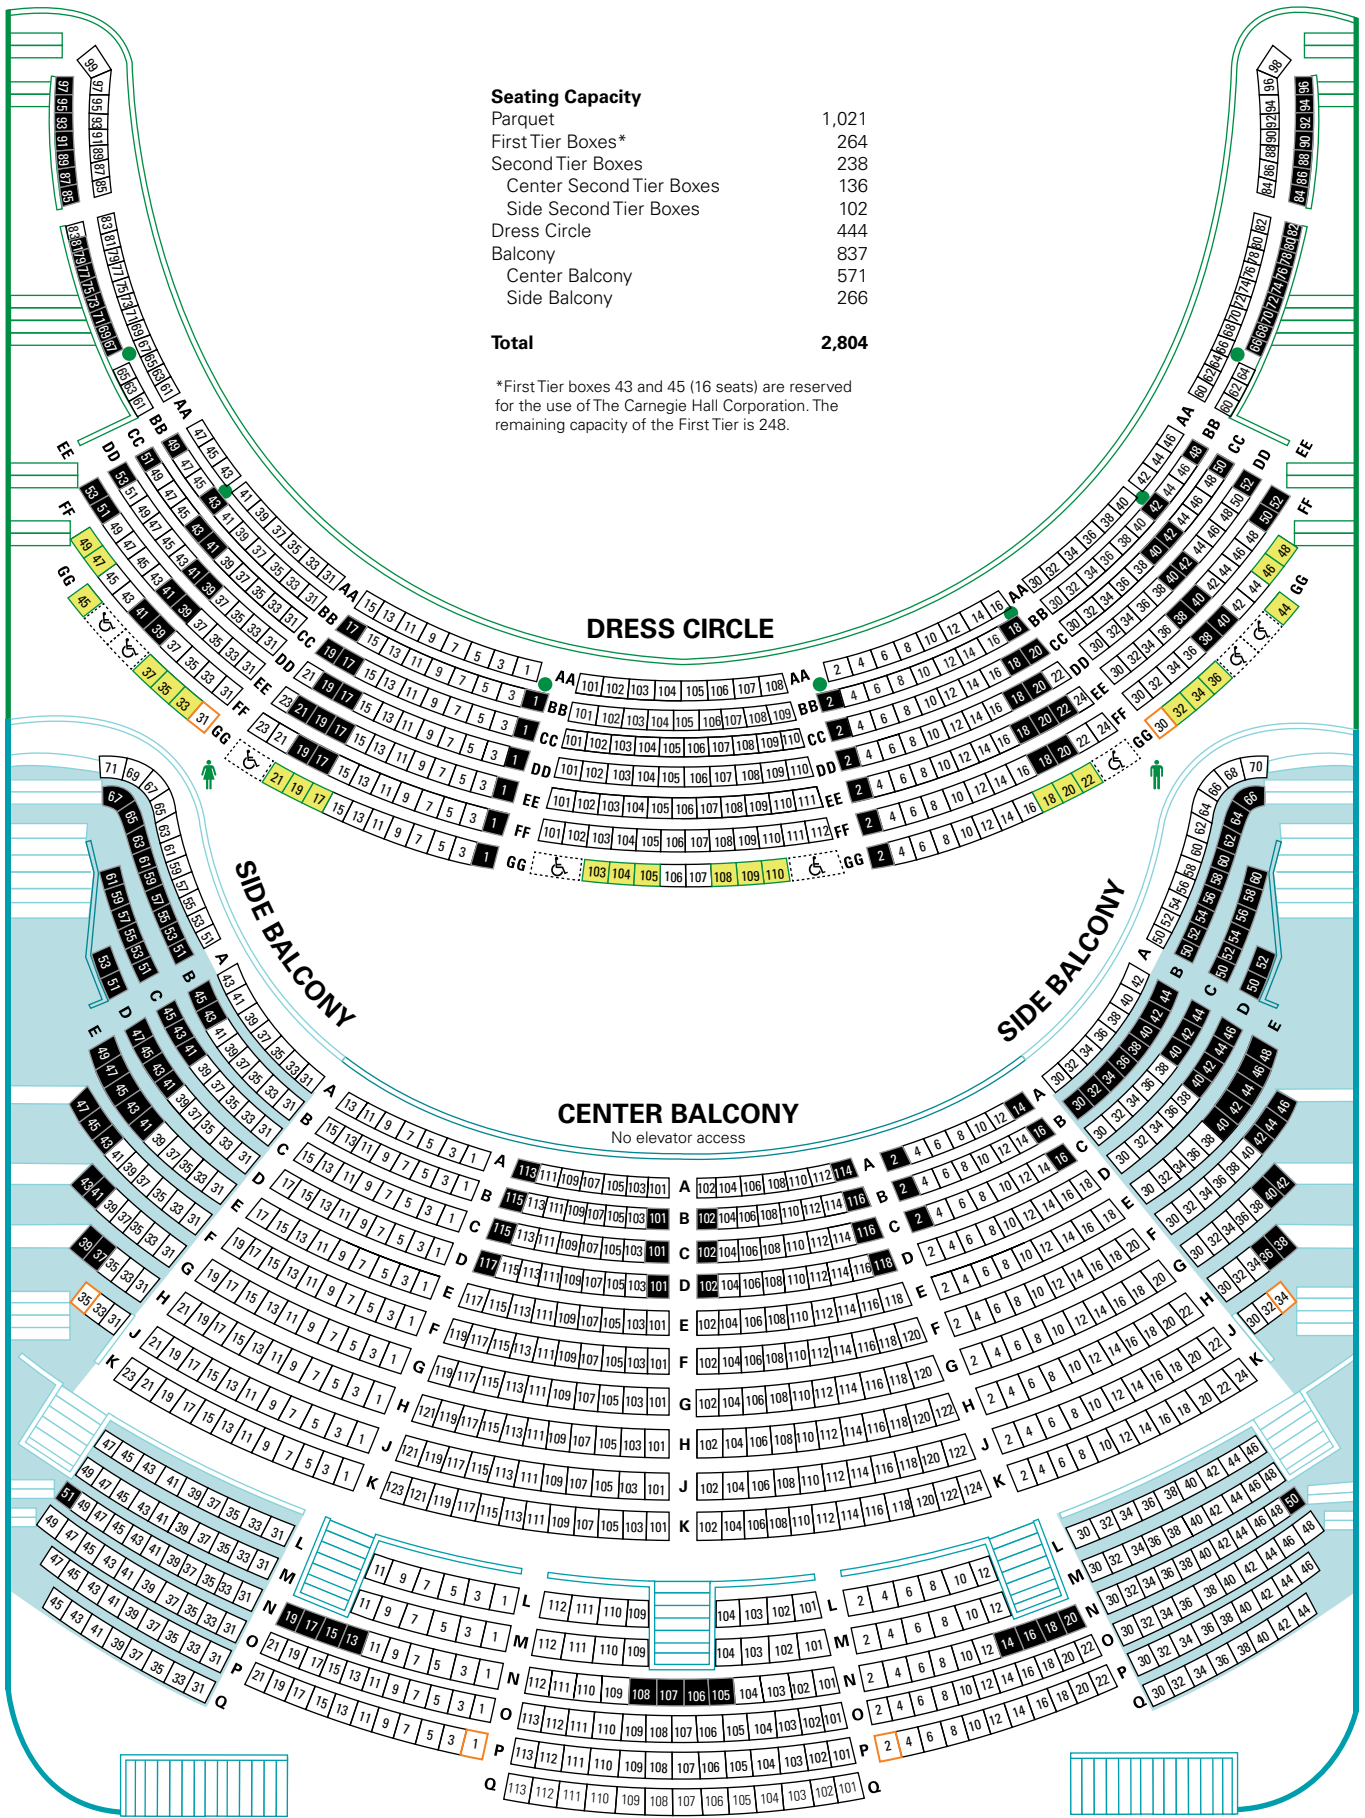

Seating Capacity

Parquet	1,021
First Tier Boxes*	264
Second Tier Boxes	238
Center Second Tier Boxes	136
Side Second Tier Boxes	102
Dress Circle	444
Balcony	837
Center Balcony	571
Side Balcony	266

Total 2,804

*First Tier boxes 43 and 45 (16 seats) are reserved for the use of The Carnegie Hall Corporation. The remaining capacity of the First Tier is 248.

Transfer seats

Companion seats

Column

Obstructed- and partial-view seats and/or restricted leg room